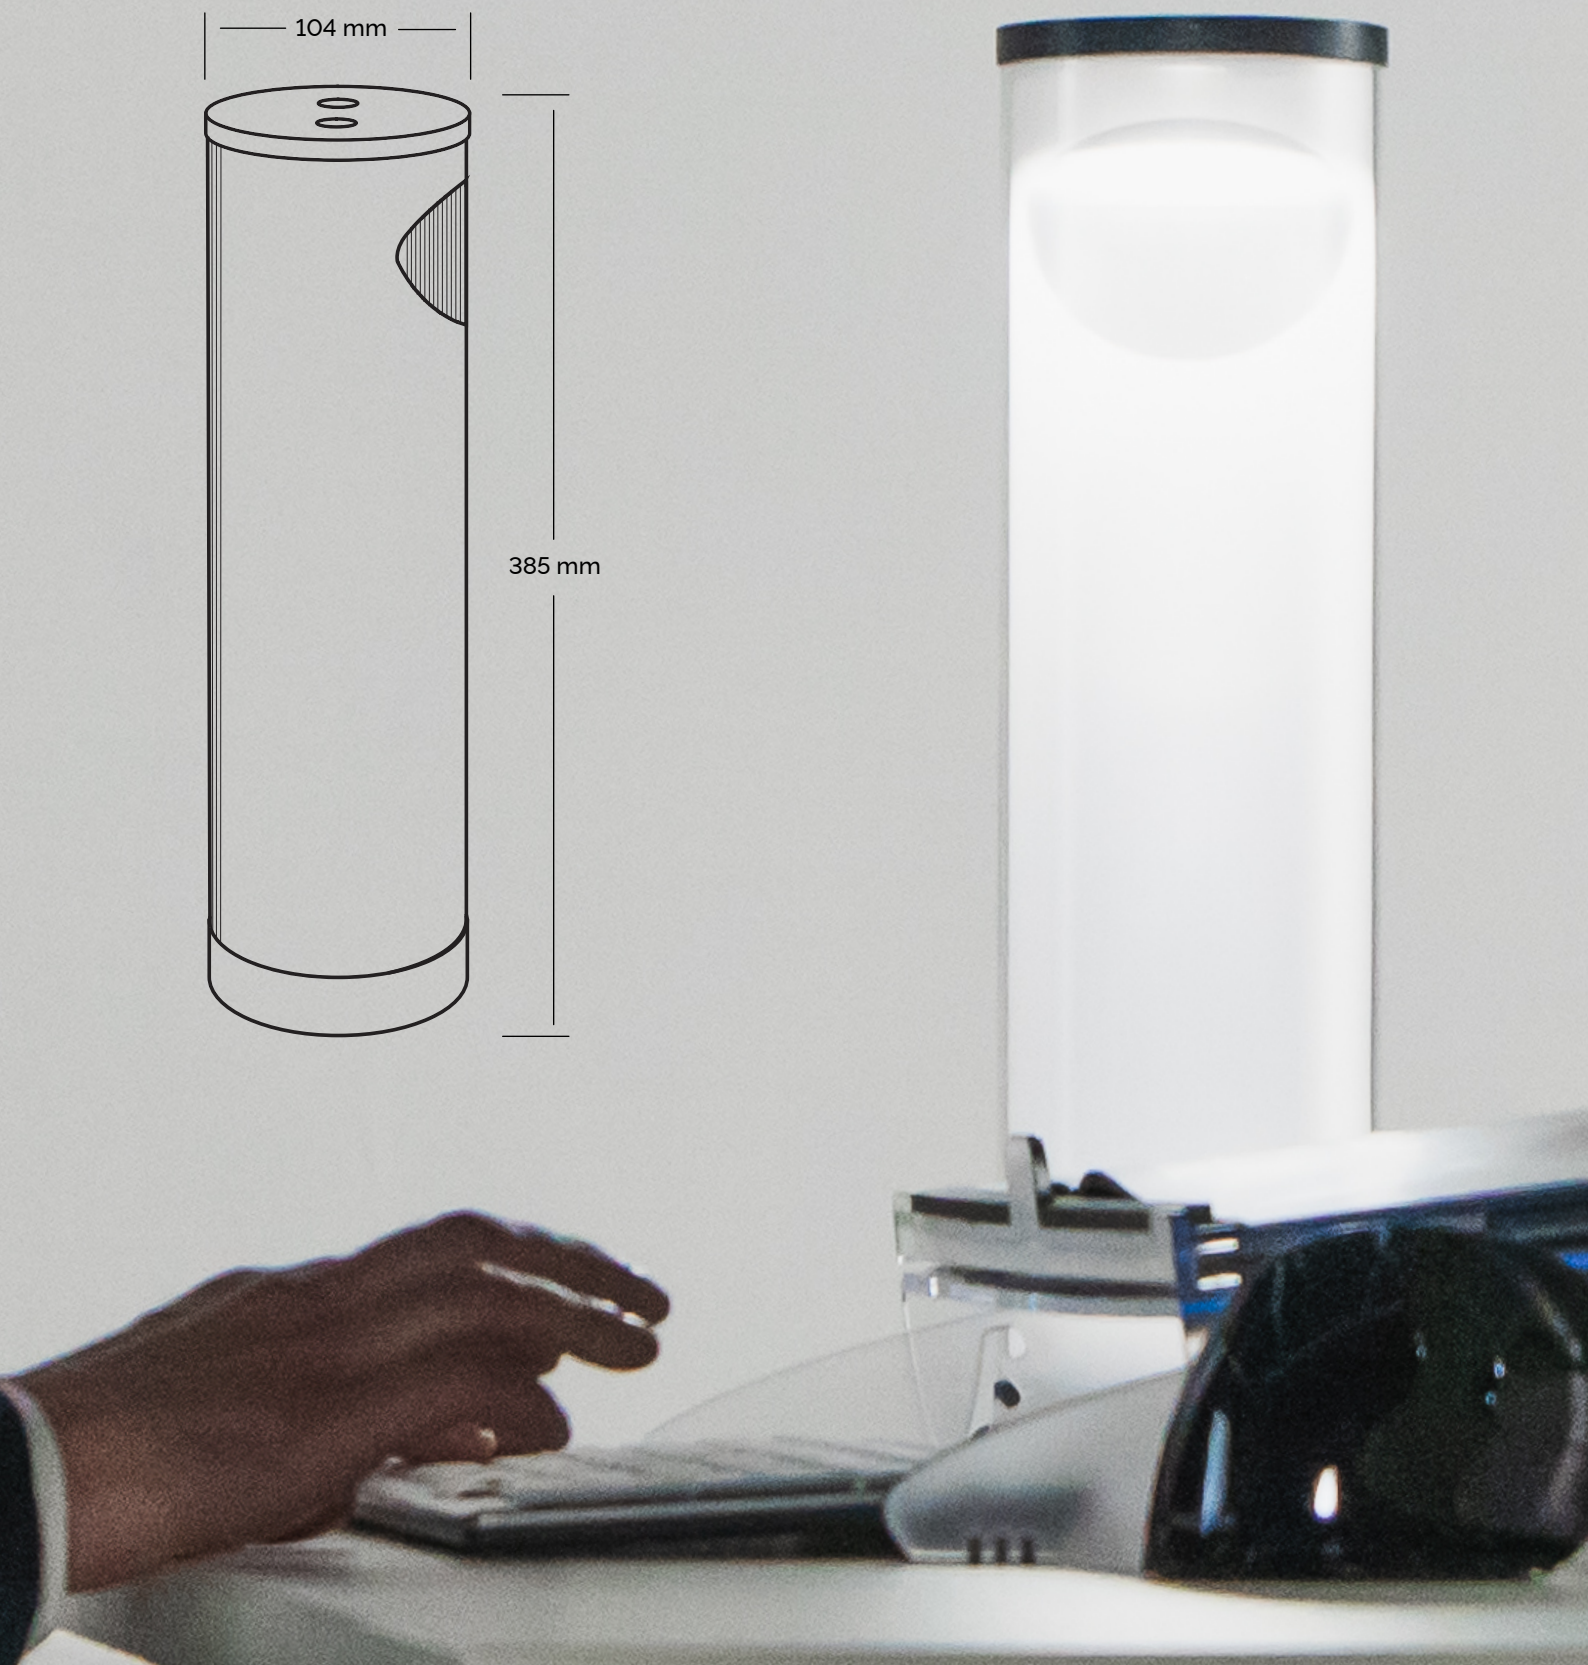

The background of the advertisement is a photograph of a desk in a dimly lit room. On the left, a man's profile is visible, looking towards the right. On the desk, there is a tall, cylindrical lamp with a glowing white interior and a dark top and bottom. Next to the lamp is a small figurine of a woman in a yellow dress playing a guitar. A computer mouse is also visible on the desk. The overall lighting is warm and soft.

EnergyByLight

Taakverlichting die jouw
daglichtritme volgt

**Bakker
Elkhuizen**

Technische specificaties EnergyByLight

Algemeen

Diameter (mm)	104
Hoogte (mm)	385
Kleur	Zwart, Wit
Materiaal	Acrylaat, Aluminium, overige kunststoffen
Gewicht (gr)	1500
Bediening via app	Ja, instellingen volledig aanpasbaar
Bediening via lamp	Ja, met gelimiteerde instellingen
Energie-efficiëntieklasse	Niet van toepassing ¹
IP waarde	IP 20
Beschermingsklasse elektrisch apparaat	III